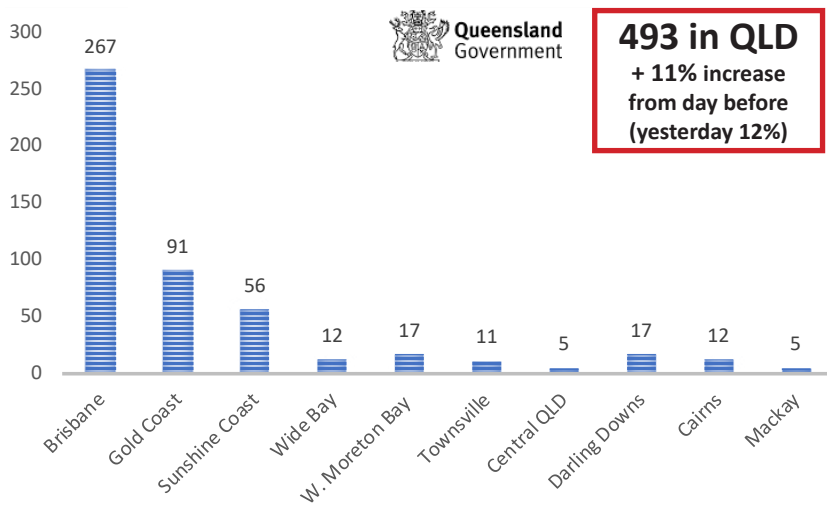

Coronavirus 2019-nCoV

27. MARCH 2020

QLD COVID-19 update (27.03.2020, 0530 am)

493 in QLD
+ 11% increase from day before (yesterday 12%)

Australia wide

Australia (27.03.2020, 0600 am)
2,810 Total cases confirmed
13 Deaths confirmed

Latest updates:

- Total Cases - NSW 1,219, ACT 53, NT 8, SA 235, TAS 47, VIC 520, WA 231.
- Woolworths Group is looking to hire 20,000 staff across its supermarkets, e-commerce, supply chain and liquor businesses.
- Prime Minister Scott Morrison has met with other G20 leaders in a special online summit to deal with the coronavirus pandemic. Australia and other G20 nations have struck a deal to co-ordinate efforts to tackle the coronavirus pandemic, as they collectively pledged \$A7.5 trillion to kickstart the global economy.

World Situation smartraveller.gov.au

Insights - World biggest lockdown

India's battle against the virus has many obstacles - large crowds, a stretched health system and inadequate infrastructure - as the number of infections climbs