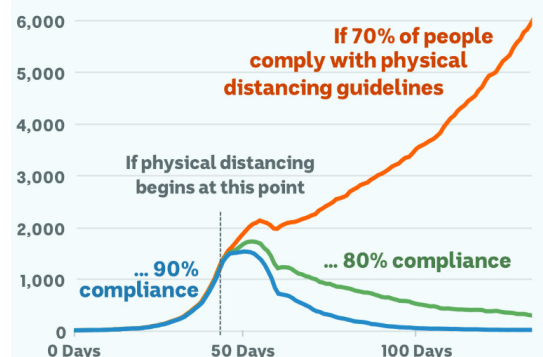

Latest updates:

- Total Cases - NSW 1,219, ACT 53, NT 8, SA 235, TAS 47, VIC 520, WA 231.
- Woolworths Group is looking to hire 20,000 staff across its supermarkets, e-commerce, supply chain and liquor businesses.
- Prime Minister Scott Morrison has met with other G20 leaders in a special online summit to deal with the coronavirus pandemic. Australia and other G20 nations have struck a deal to co-ordinate efforts to tackle the coronavirus pandemic, as they collectively pledged \$A7.5 trillion to kickstart the global economy.

World Situation smartraveller.gov.au

Insights - World biggest lockdown

India's battle against the virus has many obstacles - large crowds, a stretched health system and inadequate infrastructure - as the number of infections climbs

Photo of the Day - Stay in your car

100 Day Prediction

Data source: University of Sydney. Chart: ABC News Story Lab

Globally
+ 11% increase from day before

WORLDWIDE CASES IN NUMBERS

(27.03.2020, 0620 am)

521,086 Total cases confirmed
122,058 Total recovered
23,568 Deaths confirmed